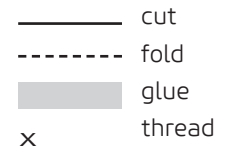

CRAFT TEMPLATE ADVENT CALENDAR

Instruction:

1. Draw on solid carton
2. Fold
3. Glue
4. Fix the band
5. Decorate

Suitable craft articles also available from us:

Stamp Set
„Letters“

Leather
Bands

Gel Pens
„Glitter“