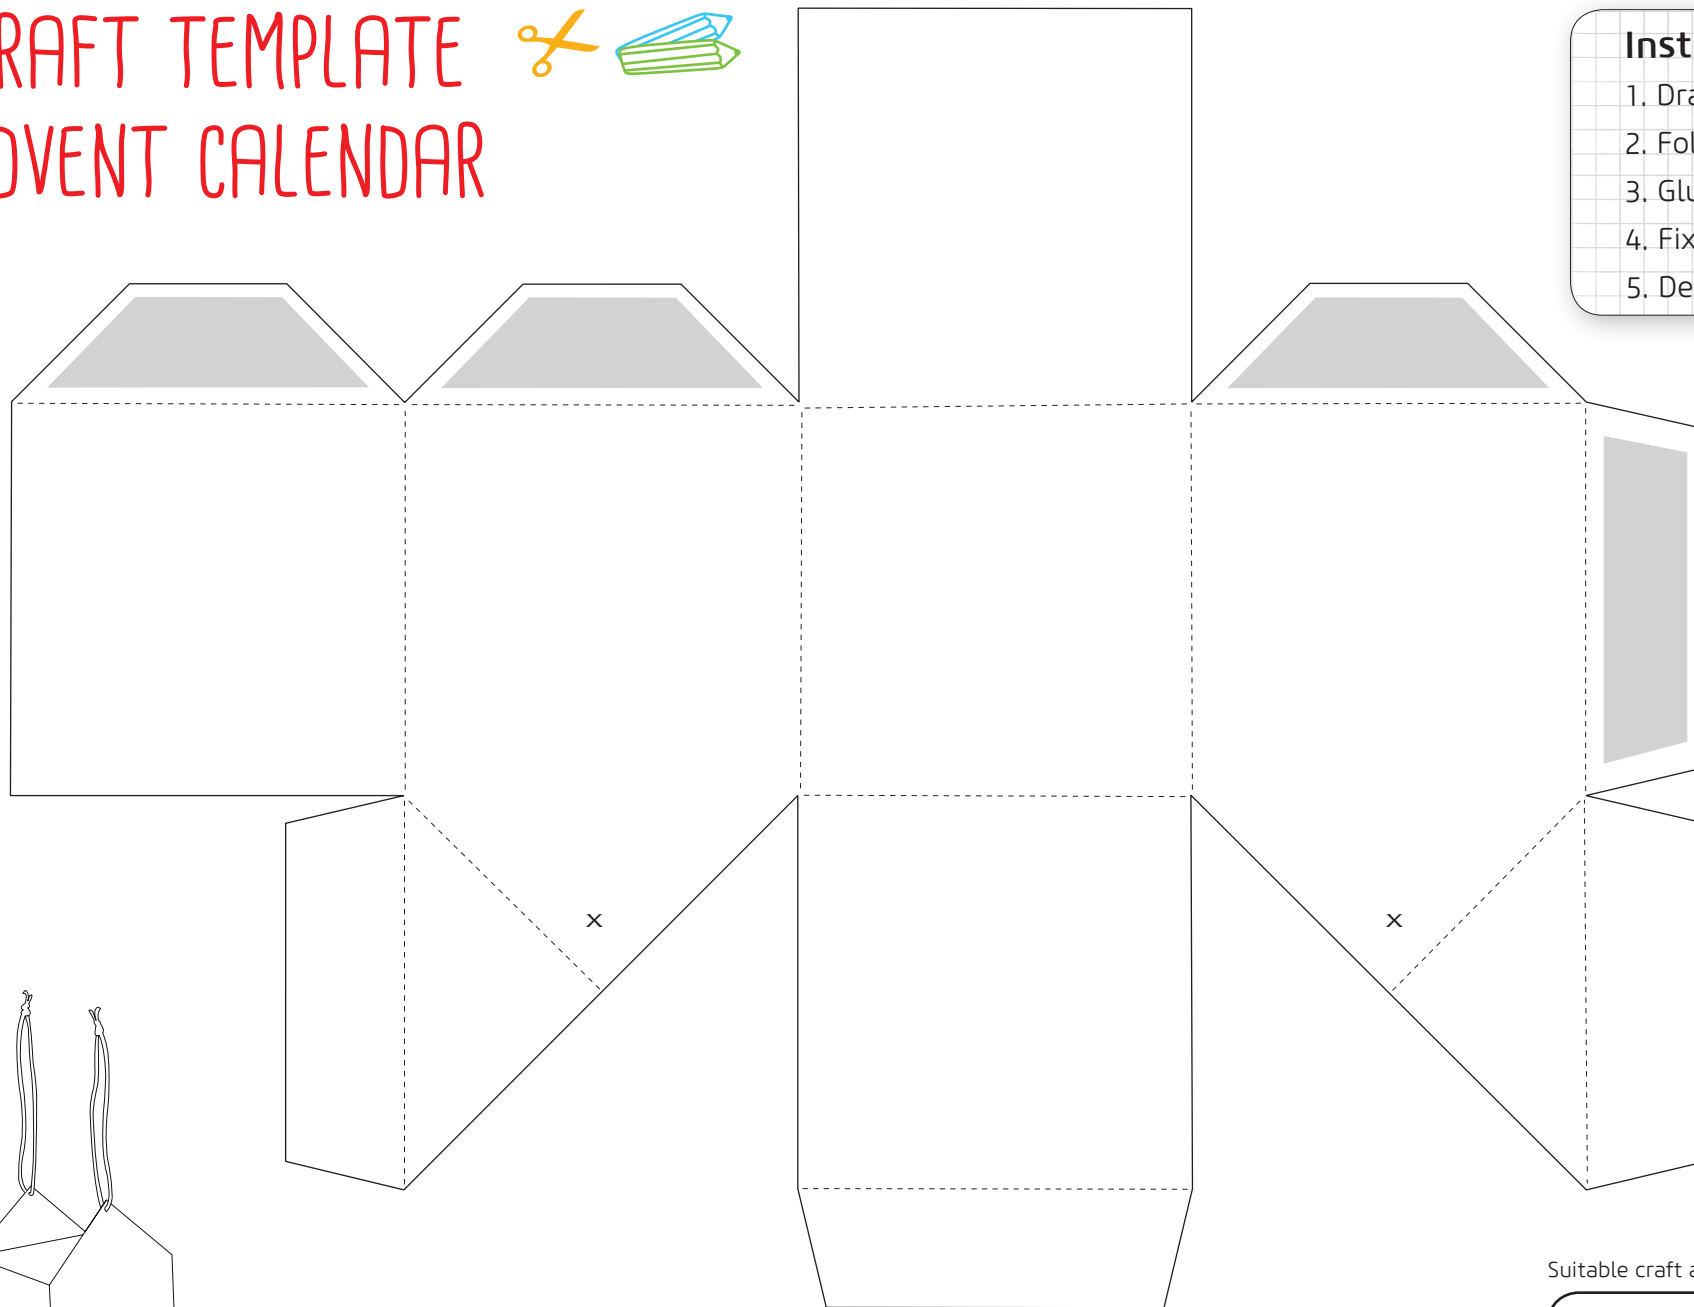

CRAFT TEMPLATE ADVENT CALENDAR

Instruction:

1. Draw on solid carton
2. Fold
3. Glue
4. Fix the band
5. Decorate

Suitable craft articles also available from us:

Stamp Set
„Letters“

Leather
Bands

Gel Pens
„Glitter“