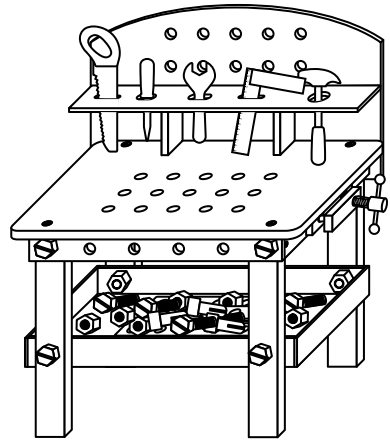

HAPPINESS IS MADE OF WOOD

3+

Art. Nr. 11376

Compact Workbench Nordic

Assembly instruction

Werkbank kompakt Nordic

Aufbauanleitung

Etabli compact Nordic

Notice de montage

Banco da lavoro compatto Nordic

Istruzioni di montaggio

Banco de trabajo compacto Nordic

Instrucciones de montaje

CAUTION:

The toy is to be assembled by an adult.

CAUTION:

Assemblage par un adulte requis.

WARNING:

CHOKING HAZARD

Small parts. Not for children under 3 years.

AVERTISSEMENT:

RISQUE DE SUFFOCATION

Legler OHG small foot company
Achimer Straße 5
27755 Delmenhorst Germany

SMALL-FOOT.DE